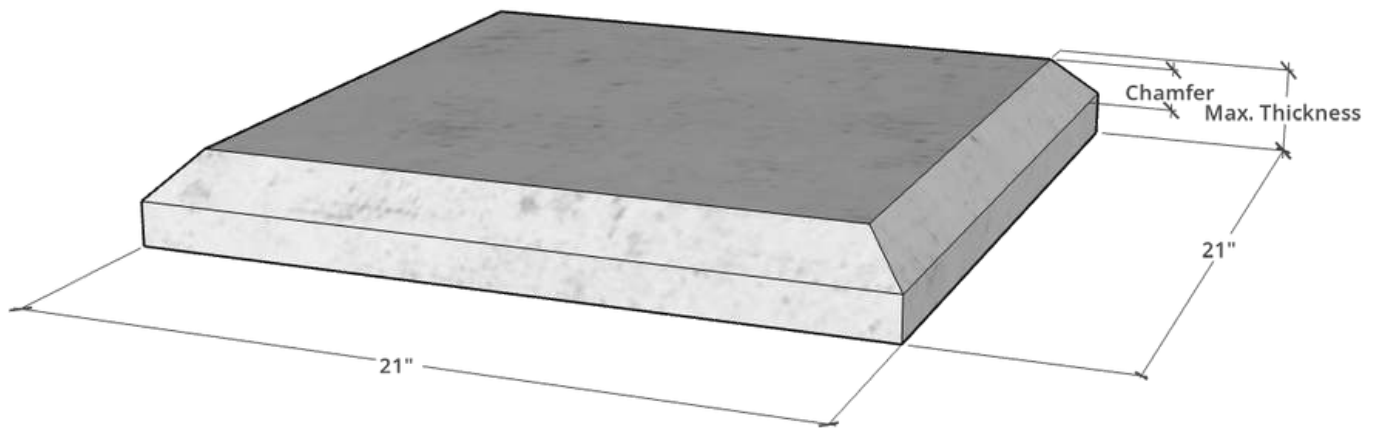

Post Cap Catalog 2026

Chamfered Post Caps Available Sizes

Width	Length	Max. Thickness	Chamfer	Weight	Product Code
11"	11"	4"	5/8"	39 lbs	PCham-1111
14"	14"	2 1/2"	1 1/2"	38 lbs	PCham-1414
15 3/4"	15 3/4"	2 1/2"	3/4"	50 lbs	PCham-15341534
16"	16"	4"	3/4"	80 lbs	PCham-1616
21"	21"	2 1/2"	1 1/4"	85 lbs	PCham-2121(A)