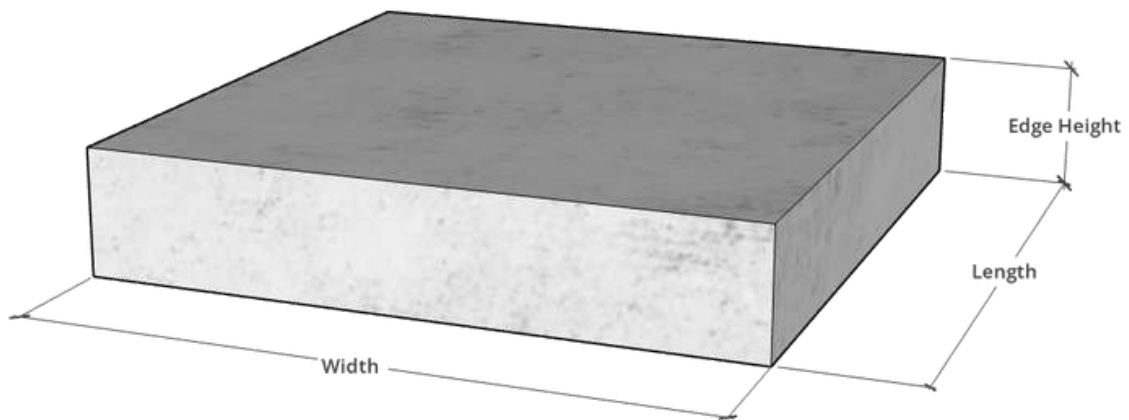

Post Cap Catalog 2026

Flat Post Caps Available Sizes

Width	Length	Edge Height	Weight lbs	Product Code
6"	6"	3/4"	2	PF-0606
12"	12"	2 1/4"	27	PF-1212
14"	14"	2 1/2"	40	PF-1414
18"	18"	4"	105	PF-1818
19 5/8"	19 5/8"	4"	125	PF-19581958
20 1/2"	20 1/2"	3"	103	PF-20122012
21"	21"	4"	143	PF-2121
22"	22"	4"	157	PF-2222
23"	23"	2 1/4"	97	PF-2323