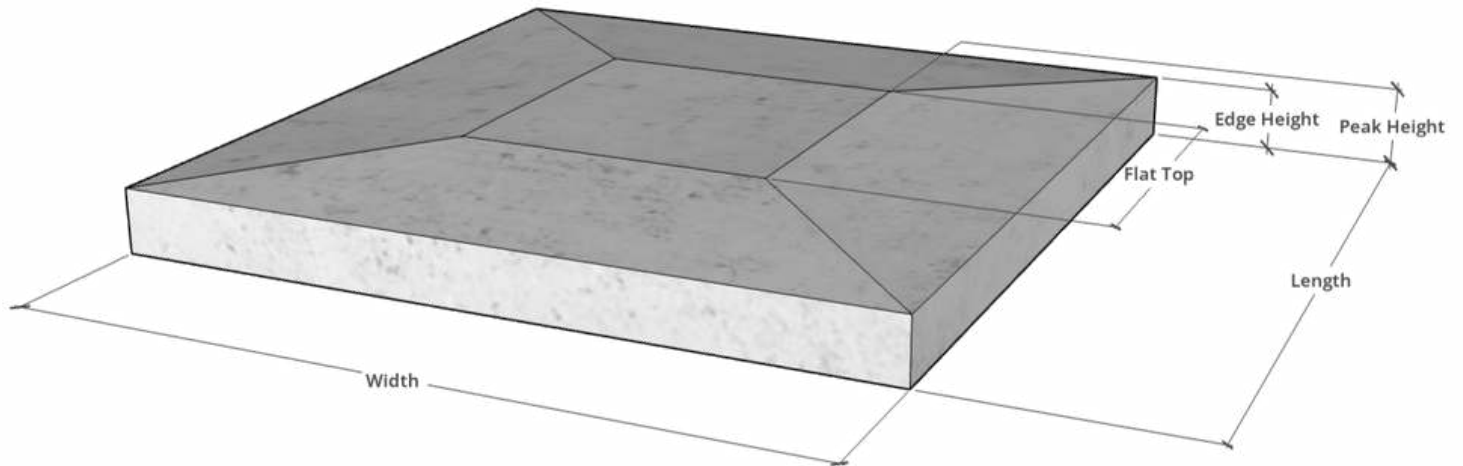

Post Cap Catalog 2026

Peaked Flat Top Post Cap

Width	Length	Edge Height	Peak Height	Flat Top	Weight (lbs)	Product Code
16"	16"	3"	4"	6" x 6"	73	PPF-1616
18"	24"	2"	2 1/2"	7 3/4" x 10"	81	PPF-1824
20"	20"	5"	7"	8" x 8"	178	PPF-2020
22"	22"	2"	2 3/4"	10" x 10"	106	PPF-2222
22"	28"	2"	2 1/2"	7 3/4" x 10"	109	PPF-2228
22"	30"	2 3/16"	4 5/8"	7" x 7"	167	PPF-2230
24"	24"	2"	2 1/2"	10" x 10"	102	PPF-2424